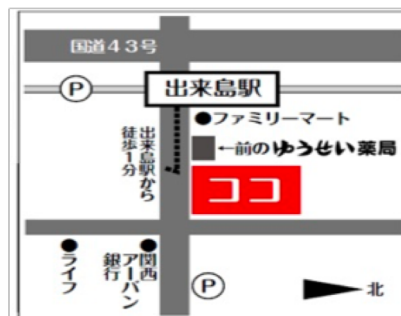

Venue : Yusei Hall at 2F

(Nearby Hanshin Dekijima Station.
Second floor of Yusei Pharmacy)

16:00-19:00 on Mondays

'Kirakira' 16:00~17:20
'Animo' 17:30~19:00

We provide consultation on children from 15:00 to 19:00.
Please visit us at Yusei Hall. (only available in Japanese)

Contact E-Mail →